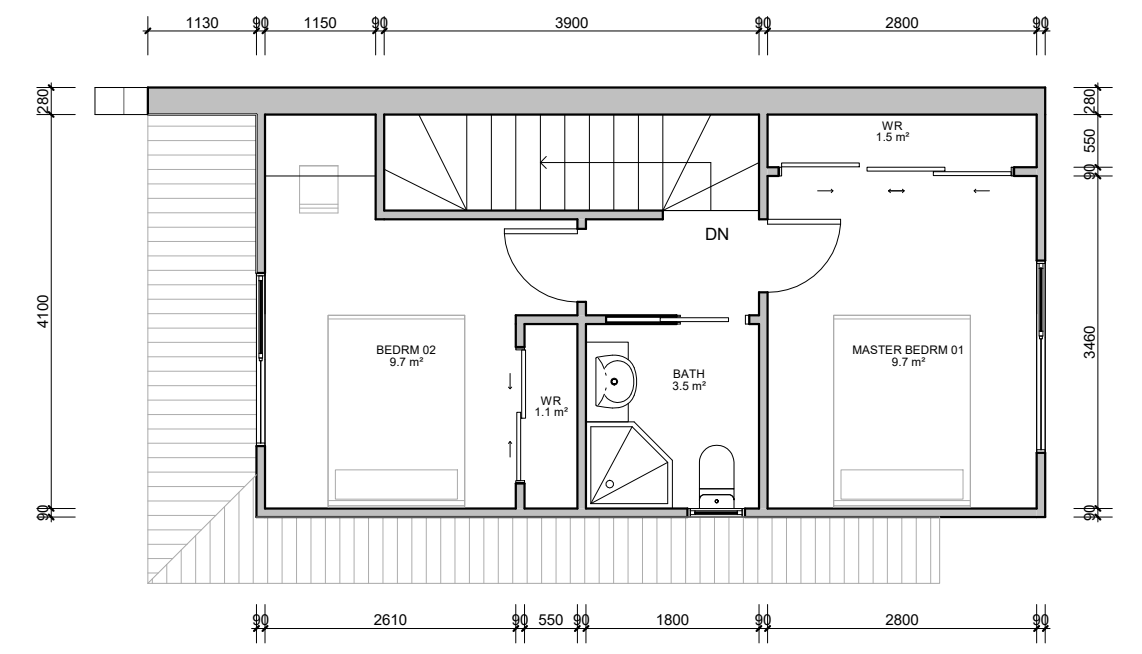

# FLOOR PLAN

TYPE E  
TOWNHOUSE  
(units 8)

- 2 bedroom
- 1.5 bathroom (incl en-suite)
- Car park
- 77 sqm

3 1 : 50 Plan  
LEVEL 1 - TYPE E

4 1 : 50 Plan  
LEVEL 2 - TYPE E