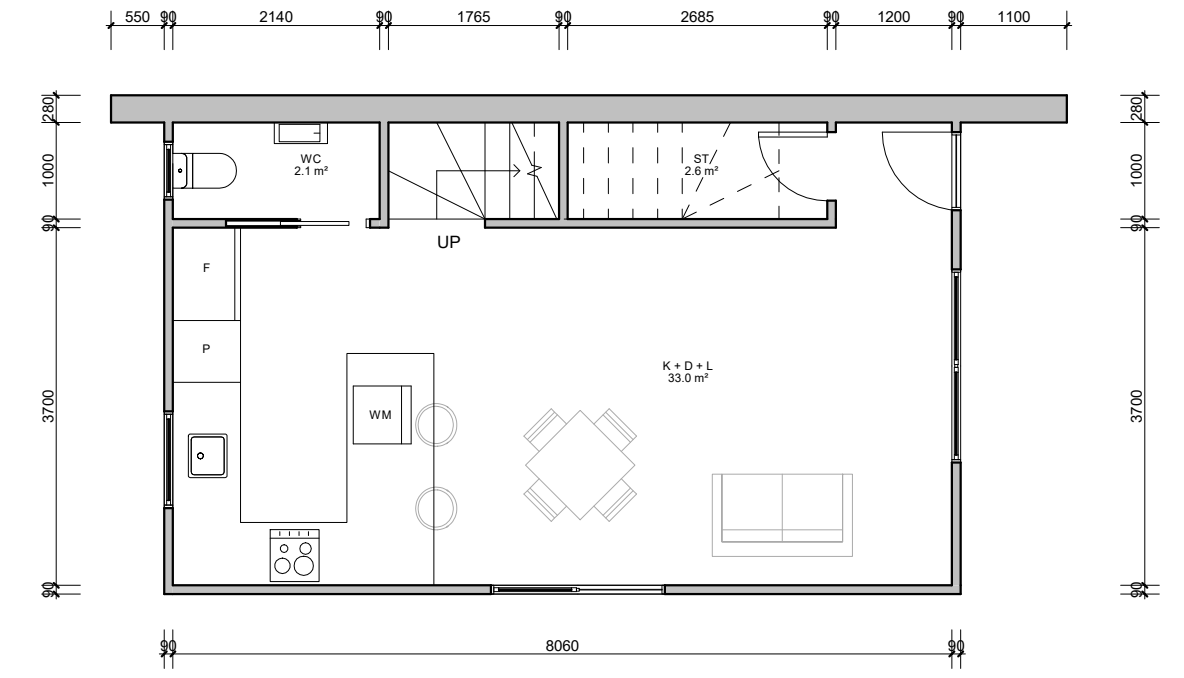

# FLOOR PLAN

TYPE E  
TOWNHOUSE  
(units 8)

- 2 bedroom
- 1.5 bathroom (incl en-suite)
- Car park
- 77 sqm

3 1 : 50 Plan  
LEVEL 1 - TYPE E

4 1 : 50 Plan  
LEVEL 2 - TYPE E