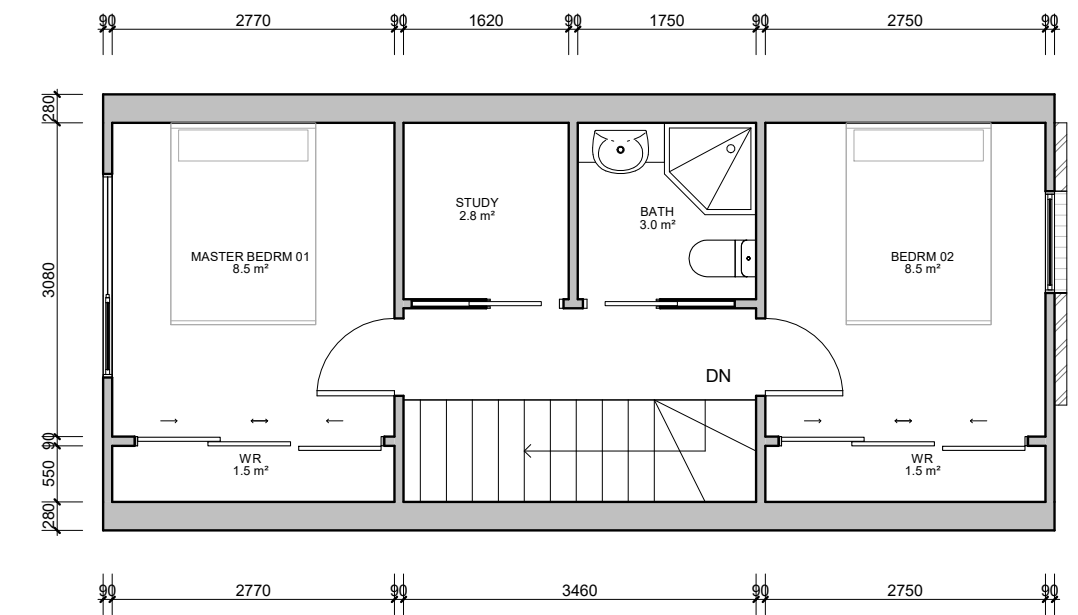

FLOOR PLAN

TYPE C
TOWNHOUSE
(units 4-7)

- 2 bedroom + Study
- 1.5 bathroom
(incl en-suite)
- Car park
- 70sqm

3 1 : 50 Plan
LEVEL 1 - TYPE C

4 1 : 50 Plan
LEVEL 2 - TYPE C