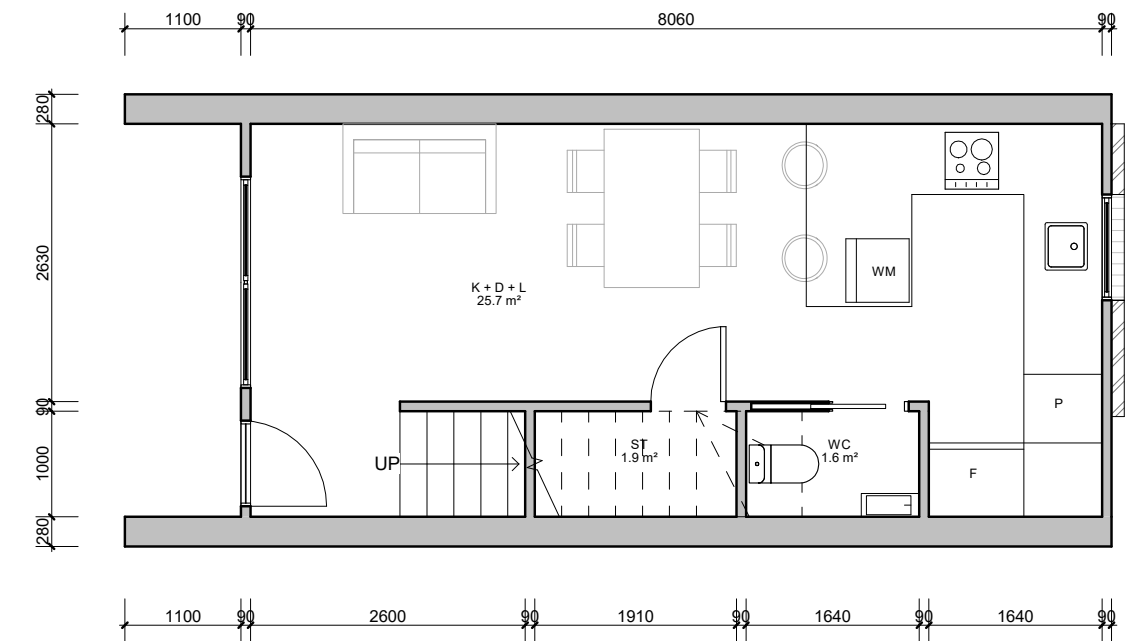

FLOOR PLAN

TYPE C
TOWNHOUSE
(units 4-7)

- 2 bedroom + Study
- 1.5 bathroom
(incl en-suite)
- Car park
- 70sqm

3 1 : 50 Plan
LEVEL 1 - TYPE C

4 1 : 50 Plan
LEVEL 2 - TYPE C