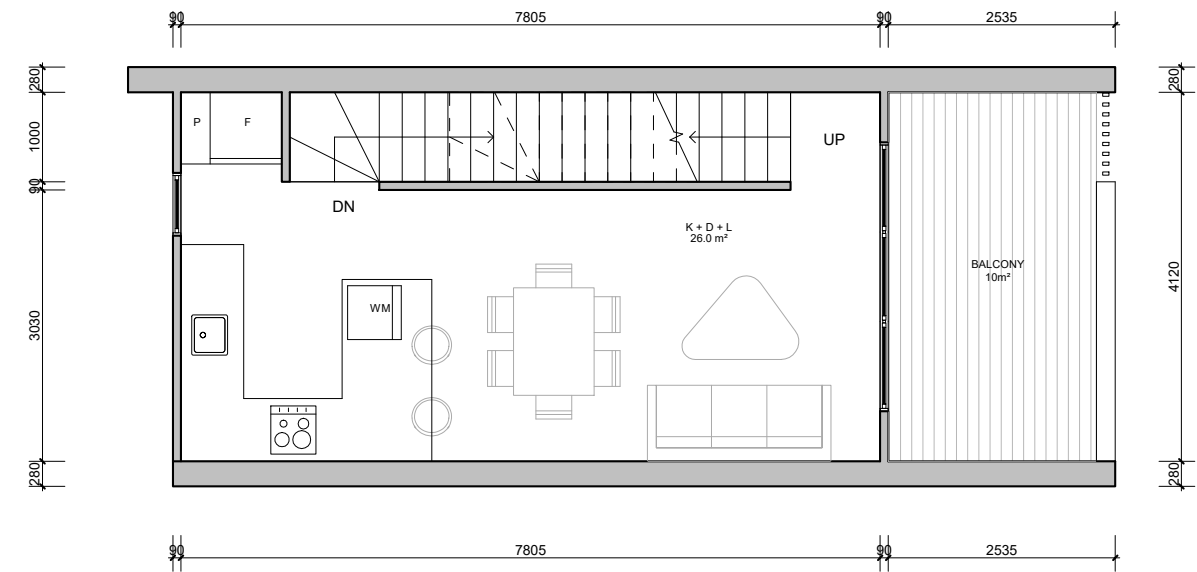

FLOOR PLAN

TYPE A
TOWNHOUSE
(units 1 - 2)

- 3 bedroom
- 2 bathroom (incl en-suite)
- Garage

110 sqm

1 1 : 50 Plan
LEVEL 1 - TYPE A

2 1 : 50 Plan
LEVEL 2 - TYPE A

3 1 : 50 Plan
LEVEL 3 - TYPE A