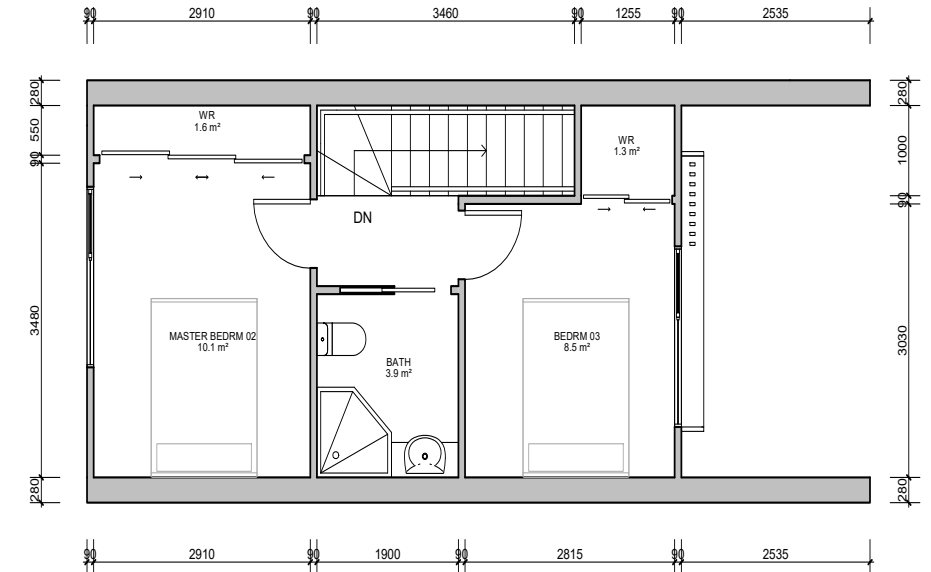

FLOOR PLAN

TYPE A
TOWNHOUSE
(units 1 - 2)

- 3 bedroom
- 2 bathroom (incl en-suite)
- Garage

110 sqm

1 1 : 50 Plan
LEVEL 1 - TYPE A

2 1 : 50 Plan
LEVEL 2 - TYPE A

3 1 : 50 Plan
LEVEL 3 - TYPE A