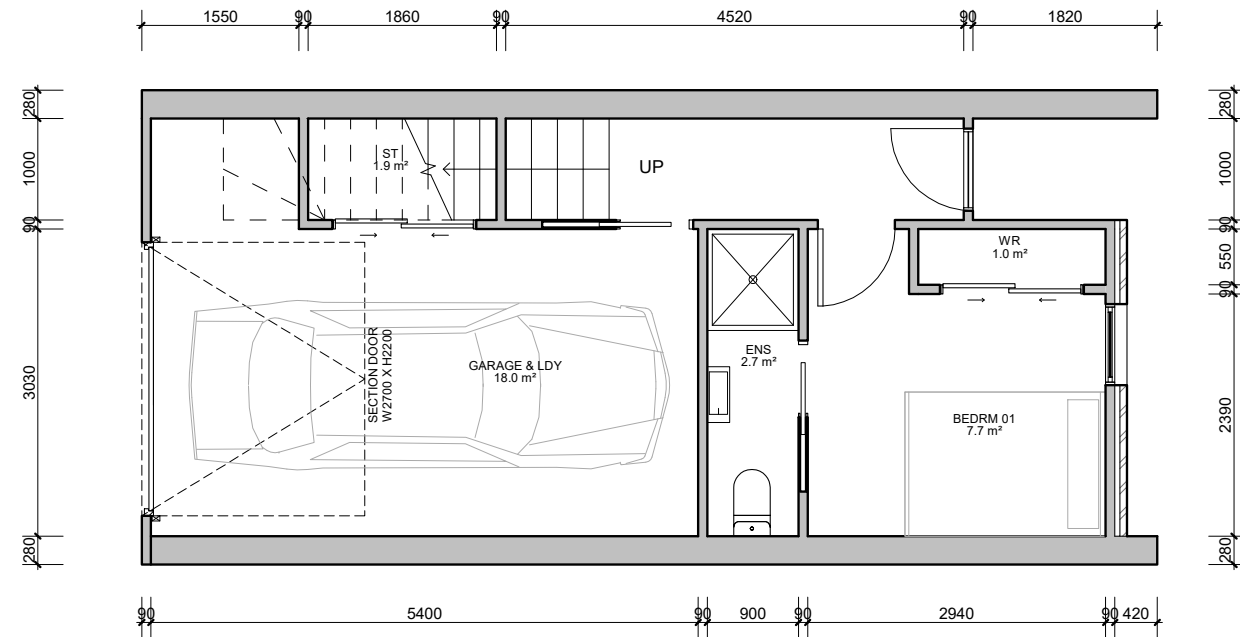

FLOOR PLAN

TYPE A
TOWNHOUSE
(units 1 - 2)

- 3 bedroom
- 2 bathroom (incl en-suite)
- Garage

110 sqm

1 1 : 50 Plan
LEVEL 1 - TYPE A

2 1 : 50 Plan
LEVEL 2 - TYPE A

3 1 : 50 Plan
LEVEL 3 - TYPE A